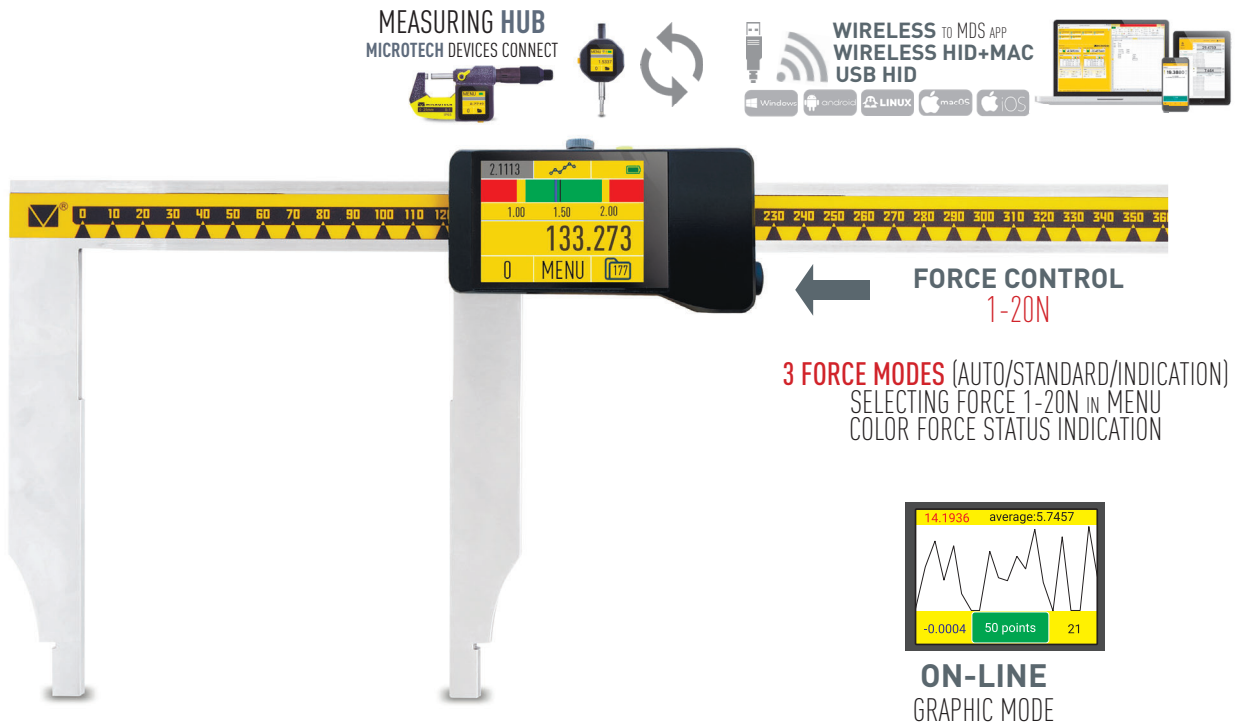

- Industry 4.0 adopted Tablet caliper with computerized MICS system with 2.4" color Touchscreen
- Functions: On-line Graphic, Analog scale, Go/NoGo, Max/Min, Formula, Timer, Linear correction, Temperature correction
- Measuring HUB: Wireless MICROTECH instrument connection, Synchronization, 2D mode, 2D Graph, Probe mode, Compensation
- Memory manager: 2000 values, Folders system, Statistics mode, Memory data transfer
- E-Force control module with Force selection 1-20N, color indication, AUTO-Force mode, Force indication
- **4 MODES DATA TRANSFER:** WIRELESS to MDS app (Windows, Android, iOS, MacOS); WIRELESS HID, WIRELESS HID+MAC, USB HID
- Top quality Aluminium housing (CNC machined solid block)
- Calibration certificate included (ISO17025 (Ilac MRA))

OPTIONAL ACCESSORIES

DOWNLOAD APP

TABLET EXTRA LONG JAW CALIPER

- Industry 4.0 adopted Extra long jaw Tablet caliper with computerized MICS system with 2.4" color Touchscreen
- Patents US10184772, UA111194, UA112361, UA121681, UA2022205040
- Functions: On-line Graphic, Analog scale, Go/NoGo, Max/Min, Formula, Timer, Linear correction, Temperature correction
- Measuring HUB: Wireless MICROTECH instrument connection, Synchronization, 2D mode, 2D Graph, Probe mode, Compensation
- Aluminium construction with precision linear guides
- Memory manager: 2000 values, Folders system, Statistics mode, Memory data transfer
- 4 MODES DATA TRANSFER: WIRELESS to MDS app (Windows, Android, iOS, MacOS); WIRELESS HID, WIRELESS HID+MAC, USB HID
- Calibration certificate included (ISO17025 (Ilac MRA))