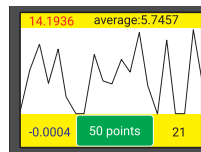

ON-LINE GRAPHIC MODE

CUSTOM RANGE AND JAWS FOR REQUEST

Item No	Range		Resol.	Jaws	Accu- racy	Weight	Measuring HUB	Analog scale	Graphic	Preset	Go/NoGo	Max/Min	Formula	Timer	Temp comp	Linear corr	Calibr date	Recharge	Memory	WIRELESS	USB HID	FW update	Display				
	mm	inch																						mm	mm	µm	kg
142408442	0-800	0-32"	0,01	400	±30	3,9	•	•	•	•	•	•	•	•	•	•	•	•	•	•	•	•	•				
142411442	0-1000	0-40'		400	±40	4,3	•	•	•	•	•	•	•	•	•	•	•	•	•	•	•	•	•	•			
142411462				600	±60	4,7	•	•	•	•	•	•	•	•	•	•	•	•	•	•	•	•	•	•	•		
142418442	0-1800	0-60"		400	±80	6.2	•	•	•	•	•	•	•	•	•	•	•	•	•	•	•	•	•	•	•		
142418462				600	±100	6,6	•	•	•	•	•	•	•	•	•	•	•	•	•	•	•	•	•	•	•	•	
142120142	0-2000	0-80"		400	±60	17,5	•	•	•	•	•	•	•	•	•	•	•	•	•	•	•	•	•	•	•		
142120162				600	±85	18,0	•	•	•	•	•	•	•	•	•	•	•	•	•	•	•	•	•	•	•	•	
142120102	0-2500	0-100"		1000	±120	19,0	•	•	•	•	•	•	•	•	•	•	•	•	•	•	•	•	•	•	•		
142125142				400	±90	20,0	•	•	•	•	•	•	•	•	•	•	•	•	•	•	•	•	•	•	•	•	
142125162	0-3000	0-120"		600	±105	20,5	•	•	•	•	•	•	•	•	•	•	•	•	•	•	•	•	•	•	•		
142125102				1000	±140	21,5	•	•	•	•	•	•	•	•	•	•	•	•	•	•	•	•	•	•	•	•	
142130142	0-3500	0-140"		400	±100	24,0	•	•	•	•	•	•	•	•	•	•	•	•	•	•	•	•	•	•	•		
142130162				600	±110	24,5	•	•	•	•	•	•	•	•	•	•	•	•	•	•	•	•	•	•	•	•	
142130102	0-3500	0-140"		1000	±160	25,5	•	•	•	•	•	•	•	•	•	•	•	•	•	•	•	•	•	•	•		
142135142				400	±120	26,5	•	•	•	•	•	•	•	•	•	•	•	•	•	•	•	•	•	•	•	•	
142135162	0-3500	0-140"		600	±160	27,0	•	•	•	•	•	•	•	•	•	•	•	•	•	•	•	•	•	•	•		
142135102				1000	±240	28,0	•	•	•	•	•	•	•	•	•	•	•	•	•	•	•	•	•	•	•	•	

DOWNLOAD APP