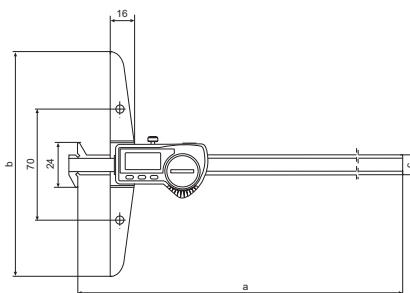

### FUNCTIONS 30 EWR-D

- ON/OFF
- AUTO-ON / OFF
- mm/inch
- LOCK function (key lock)
- RESET (set display to zero)
- PRESET (for entering a numerical value)
- DATA (data transmission via connection cable)
- High contrast analog display
- Locking screw above
- Lapped guideway
- Measuring surfaces made of steel
- Slide and beam made of hardened stainless steel
- Immediate measurements due to the Reference System
- Raised guideway for the protection of the scale
- Excellent resistance against dust, coolants and lubricants
- Dirt wipers are integrated in the slide

### Application:

Measuring groove widths and distances between grooves

Order no.	a	b	c
	mm	mm	mm
4126533	281	100	12
4126534	381	150	12
4126523	281	100	12
4126524	381	150	12