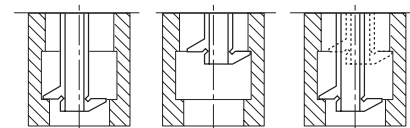

### FUNCTIONS 30 EWR-D

- ON/OFF
- AUTO-ON / OFF
- mm/inch
- LOCK function (key lock)
- RESET (set display to zero)
- PRESET (for entering a numerical value)
- DATA (data transmission via connection cable)
- High contrast analog display
- Locking screw above
- Lapped guideway
- Measuring surfaces made of steel
- Slide and beam made of hardened stainless steel
- Immediate measurements due to the Reference System
- Raised guideway for the protection of the scale
- Excellent resistance against dust, coolants and lubricants
- Dirt wipers are integrated in the slide

### Application:

Measuring groove widths and distances between grooves