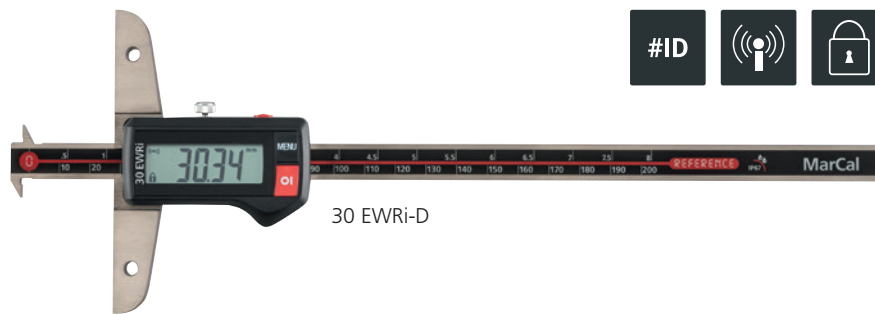

# MarCal 30 EWri-D / 30 EWR-D

## Digital Depth Gauge

### FUNCTIONS 30 EWri-D

- ON/OFF
- AUTO-ON / OFF
- mm/inch
- LOCK function (key lock)
- RESET (set display to zero)
- PRESET (for entering a numerical value)
- DATA (data transmission)
- HOLD (storage of measured values)

### FUNCTIONS 30 EWR-D

- ON/OFF
- AUTO-ON / OFF
- mm/inch
- LOCK function (key lock)
- RESET (set display to zero)
- PRESET (for entering a numerical value)
- DATA (data transmission via connection cable)
- High contrast analog display
- Locking screw above
- Lapped guideway
- Measuring surfaces made of steel
- Slide and beam made of hardened stainless steel
- Immediate measurements due to the Reference System
- Raised guideway for the protection of the scale
- Excellent resistance against dust, coolants and lubricants
- Dirt wipers are integrated in the slide