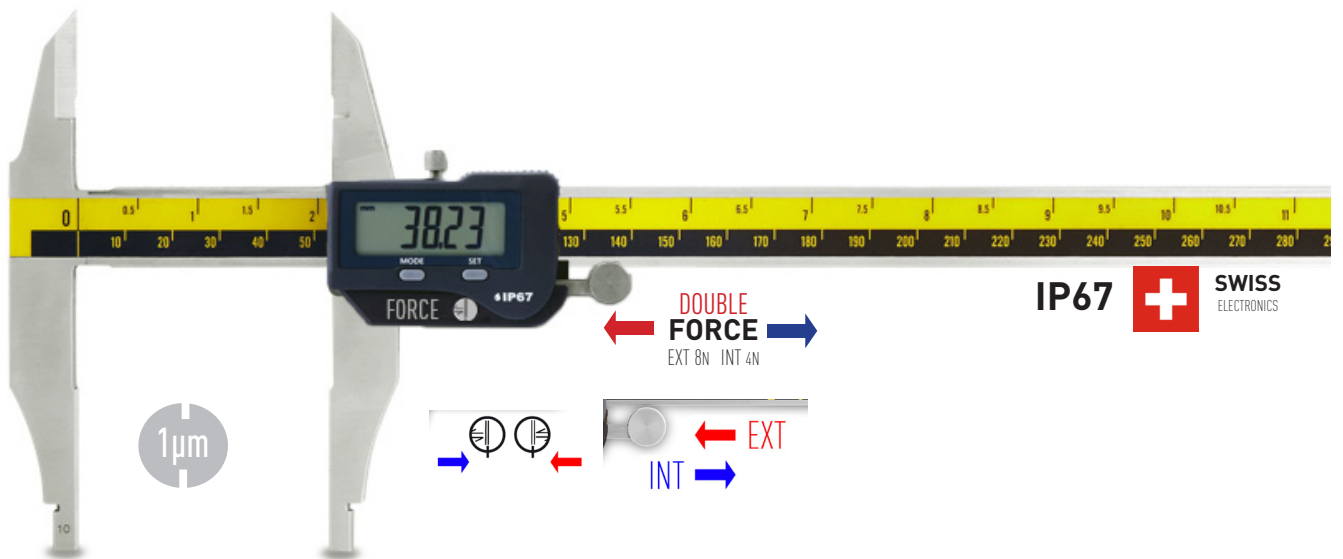

IP67  SWISS ELECTRONICS

Item No	Range		Reso- lution	Accu- racy*	Double force	Jaws	Protection	Preset	mm/inch	Auto on/off
	mm	inch	mm	μm	N	mm				
141078323	0-300	0-12"	0,01	± 20	8 ext 4 int	60/40	IP-67	•	•	•

MICRON DOUBLE FORCE CALIPER IP67 POINTS JAWS

IP67  SWISS ELECTRONICS

Item No	Range		Reso- lution	Accu- racy*	Double force	Jaws	Protection	Preset	mm/inch	Auto on/off
	mm	inch	mm	μm	N	mm				
141079323	0-300	0-12"	0,001	± 12	8 ext 4 int	60/40	IP-67	•	•	•

WIRELESS DOUBLE FORCE CALIPER IP67 POINTS JAWS

MICROTECH 

WIRELESS TO MDS APP
WIRELESS HID+MAC

Windows Android LINUX macOS iOS

IP67  SWISS ELECTRONICS

DOUBLE FORCE
EXT 8N INT 4N

Item No	Range		Reso- lution	Accu- racy*	Double force	Jaws	Protection	Preset	mm/inch	Auto on/off	WIRELESS
	mm	inch	mm	µm	N	mm					
141078393	0-300	0-12"	0,01	±20	8 ext 4 int	60/40	IP-67	•	•	•	•

MICRON WIRELESS DOUBLE FORCE CALIPER IP67 POINTS JAWS

WIRELESS TO MDS APP
WIRELESS HID+MAC

Windows Android LINUX macOS iOS

IP67  SWISS ELECTRONICS

DOUBLE FORCE
EXT 8N INT 4N

1µm

Item No	Range		Reso- lution	Accu- racy*	Double force	Jaws	Protection	Preset	mm/inch	Auto on/off	WIRELESS
	mm	inch	mm	µm	N	mm					
141079393	0-300	0-12"	0,001	±12	8 ext 4 int	60/40	IP-67	•	•	•	•