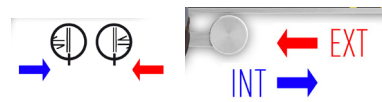

MICRON WIRELESS DOUBLE FORCE CALIPER IP67 POINTS JAWS

WIRELESS TO MDS APP
WIRELESS HID+MAC

Windows Android LINUX macOS iOS

IP67  SWISS ELECTRONICS

DOUBLE FORCE
EXT 8N INT 4N

1µm

Item No	Range		Reso- lution	Accu- racy*	Double force	Jaws	Protection	Preset	mm/inch	Auto on/off	WIRELESS
	mm	inch	mm	µm	N	mm					
141079393	0-300	0-12"	0,001	±12	8 ext 4 int	60/40	IP-67	•	•	•	•