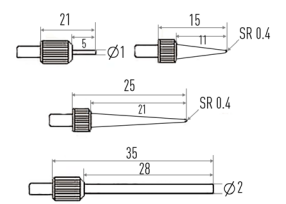

INTERCHANGEABLE POINTS CALIPER

- Interchangeable point caliper with 4 pairs of anvils for internal & external measurements
- Digital IP54 / IP67 or Computerized **MICS** indication system Modification with **Long range** Wireless, Wireless HID or USB HID data transfer to Windows, Android, iOS, macOS, Linux systems direct to any app.
- **Calibration** certificate included (ISO17025 (Ilac MRA))

Item No	Range		Depth	Reso- lution	Accu- racy	Anvils	Force	Protection	Preset	Go/NoGo	Max/Min	Formula	Timer	Temp comp	Linear corr	Calibr date	Recharge	Memory	WIRELESS	USB
	mm	inch																		
INTERCHANGEABLE ANVIL DIGITAL CALIPER IP54																				
141650301	0-300	0-12"	90	0.01	±40	4 pairs	-	IP54	•											•
141650501	0-500	0-20"	150		±50															
INTERCHANGEABLE ANVIL DIGITAL CALIPER IP67																				
141650303	0-300	0-12"	90	0.01	±40	4 pairs	-	IP67	•											•
141650503	0-500	0-20"	150		±50															
141650533				0,001	±30															
INTERCHANGEABLE ANVIL WIRELESS CALIPER IP67																				
141650304	0-300	0-12"	90	0.01	±40	4 pairs	-	IP67	•											•
141650504	0-500	0-20"	150		±50															
141650534				0,001	±30															
INTERCHANGEABLE ANVIL COMPUTERIZED CALIPER IP54																				
141650307	0-300	0-12"	90	0,005	±25	4 pairs	1-20	IP54	•	•	•	•	•	•	•	•	•	•	•	•
141650507	0-500	0-20"	150	0,01	±30															