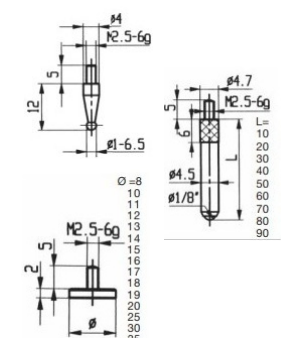

OPTIONAL ANVILS