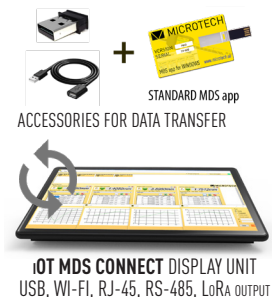

OPTIONAL ACCESSORIES