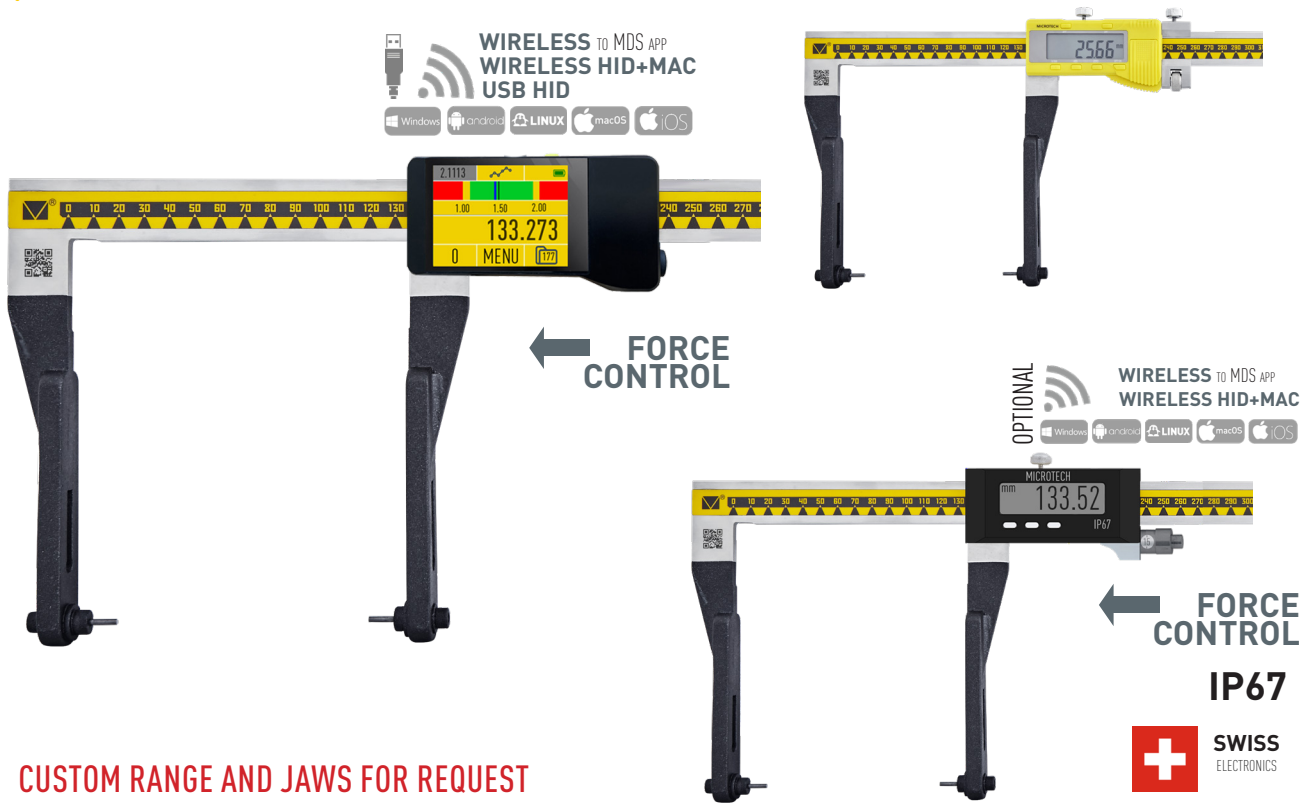

- Outside groove caliper with flat points
- Digital IP54 / IP67 or Computerized **MICS** indication system Modification with **Long range** Wireless, Wireless HID or USB HID data transfer to Windows, Android, iOS, macOS, Linux systems direct to any app.
- **Calibration** certificate included (ISO17025 (Ilac MRA))

Item No	Range		Reso- lution	Accu- racy	Force	Protection	Preset	Go/NoGo	Max/Min	Formula	Timer	Temp comp	Linear corr	Calibr date	Recharge	Memory	WIRELESS	USB HID	
	mm	inch																	mm
OUTSIDE GROOVE DIGITAL CALIPER IP54																			
141430150	0-150	0-6"		±30															•
141430200	0-200	0-8"	0,01	±30	-	IP54													•
141430300	0-300	0-12"		±30															•
OUTSIDE GROOVE DIGITAL CALIPER IP67																			
141430156	0-150	0-6"	0,001	±10	8/4														
141430153				±30															
141430203	0-200	0-8"	0,01	±30	-	IP67													•
141430303	0-300	0-12"		±30															•
OUTSIDE GROOVE WIRELESS CALIPER IP67																			
141430154	0-150	0-6"		±30	-														•
141430204	0-200	0-8"	0,01	±30															•
141430304	0-300	0-12"		±30															•
OUTSIDE GROOVE COMPUTERIZED CALIPER IP54																			
141430157	0-150	0-6"		±20															•
141430207	0-200	0-8"	0,005	±25	1-20	IP54													•
141430307	0-300	0-12"		±25															•

	A	B	C	D
mm	mm	mm	mm	mm
0-150	25	9	1	5
0-200	25	9	1.5	8
0-300	43	16	1.5	8

- Outside point caliper
- Digital IP54 / IP67 or Computerized **MICS** indication system Modification with **Long range** Wireless, Wireless HID or USB HID data transfer to Windows, Android, iOS, macOS, Linux systems direct to any app.
- **Calibration** certificate included (ISO17025 (Ilac MRA))