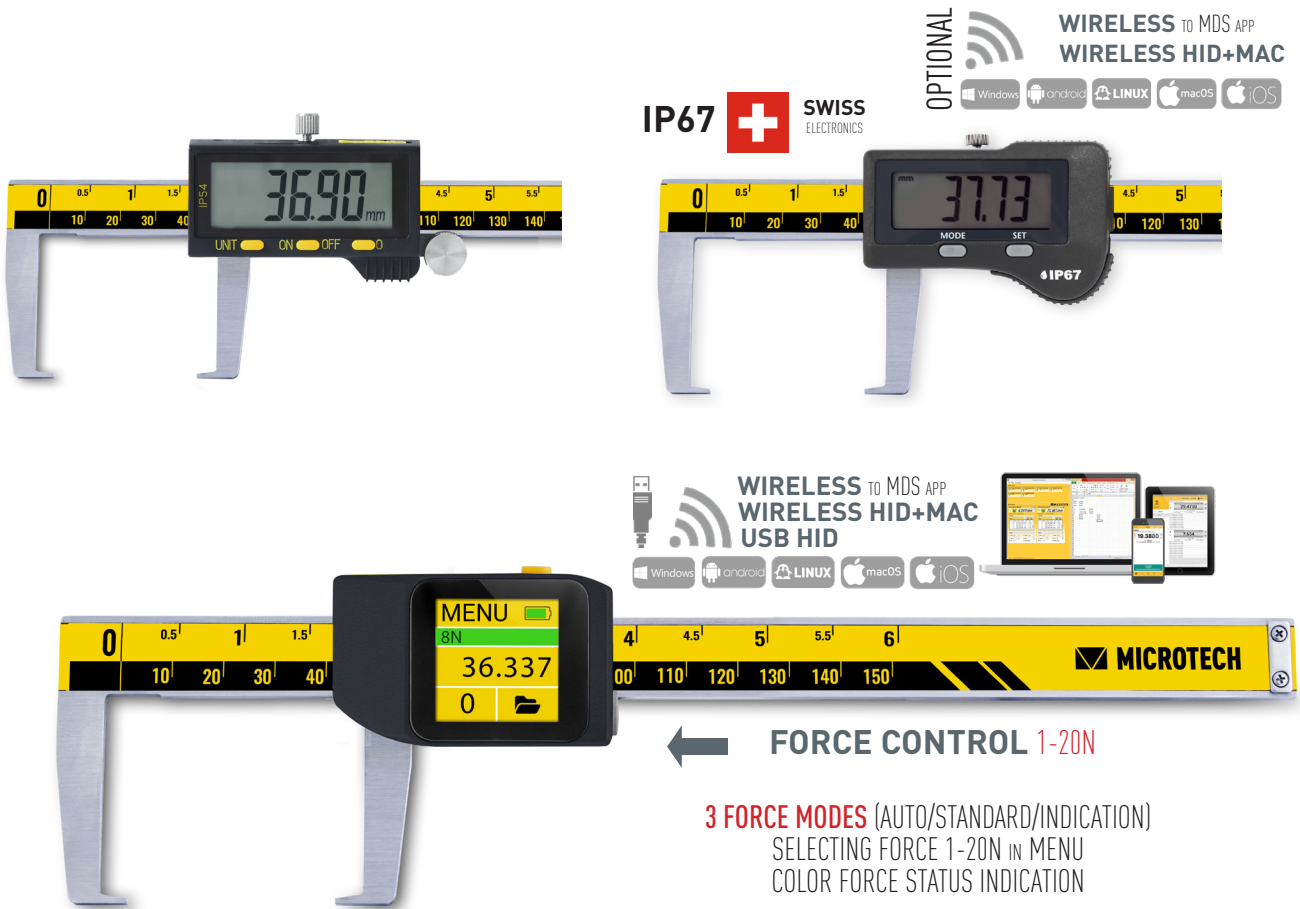

- Outside groove caliper with flat points
- Digital IP54 / IP67 or Computerized **MICS** indication system Modification with **Long range** Wireless, Wireless HID or USB HID data transfer to Windows, Android, iOS, macOS, Linux systems direct to any app.
- **Calibration** certificate included (ISO17025 (Ilac MRA))

Item No	Range		Reso- lution	Accu- racy	Force	Protection	Preset	Go/NoGo	Max/Min	Formula	Timer	Temp comp	Linear corr	Calibr date	Recharge	Memory	WIRELESS	USB HID	
	mm	inch																	mm
OUTSIDE GROOVE DIGITAL CALIPER IP54																			
141430150	0-150	0-6"		±30															•
141430200	0-200	0-8"	0,01	±30	-	IP54													•
141430300	0-300	0-12"		±30															•
OUTSIDE GROOVE DIGITAL CALIPER IP67																			
141430156	0-150	0-6"	0,001	±10	8/4														
141430153				±30															
141430203	0-200	0-8"	0,01	±30	-	IP67													•
141430303	0-300	0-12"		±30															•
OUTSIDE GROOVE WIRELESS CALIPER IP67																			
141430154	0-150	0-6"		±30	-														•
141430204	0-200	0-8"	0,01	±30															•
141430304	0-300	0-12"		±30															•
OUTSIDE GROOVE COMPUTERIZED CALIPER IP54																			
141430157	0-150	0-6"		±20															•
141430207	0-200	0-8"	0,005	±25	1-20	IP54													•
141430307	0-300	0-12"		±25															•

	A	B	C	D
mm	mm	mm	mm	mm
0-150	25	9	1	5
0-200	25	9	1.5	8
0-300	43	16	1.5	8

- Outside point caliper
- Digital IP54 / IP67 or Computerized **MICS** indication system Modification with **Long range** Wireless, Wireless HID or USB HID data transfer to Windows, Android, iOS, macOS, Linux systems direct to any app.
- **Calibration** certificate included (ISO17025 (Ilac MRA))